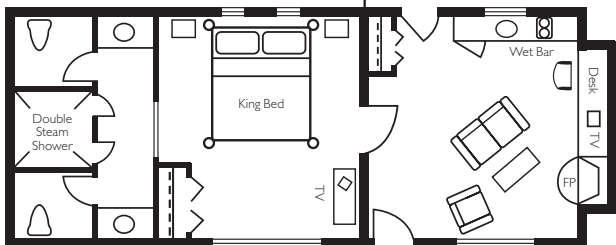

Piquette, Trapper

640 sq. ft.

Deck

Hot Tub

Big Sky, Bitterroot, Nez Perce, North Star,
Pintler, Rocky Knob

640 sq. ft.

Deck

Hot Tub