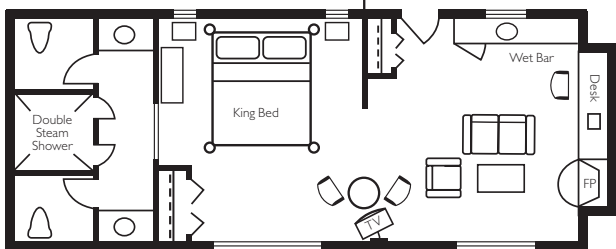

Piquette, Trapper

640 sq. ft.

Deck

Hot Tub

Big Sky, Bitterroot, Nez Perce, North Star,
Pintler, Rocky Knob

640 sq. ft.

Deck

Hot Tub